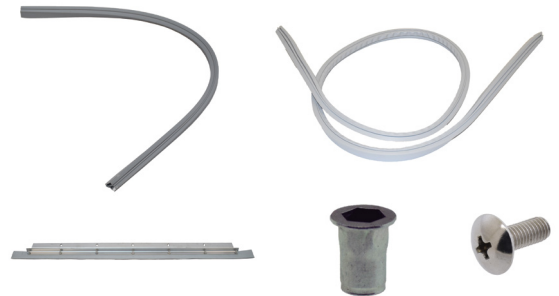

00-978900-30004