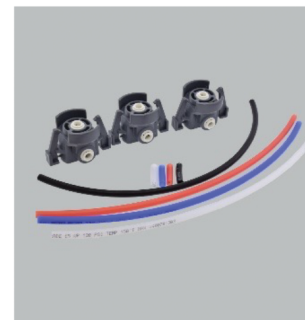

Baking

Scan the QR code to purchase parts online, or to access a digital version of this catalog.

KITCHEN SOLUTIONS

HOBART

GENUINE PARTS

Ignitor/Sensor Kits

Ignitors and flame sensors are critical components for dependable burner operation in Baxter ovens. Our kits guarantee compatible pairings of these parts, helping you avoid costly equipment downtime.

00-978900-30001

00-978900-30002

Part Number	Description	Contains	Used On
00-978900-30001	Ignitor/Sensor Kit, OV500G	Ignitor, Sensor	OV500G1, OV500G2
00-978900-30002	Ignitor/Sensor Kit, OV500G, EE - Spark	Ignitor, Sensor	OV500G1, OV500G2